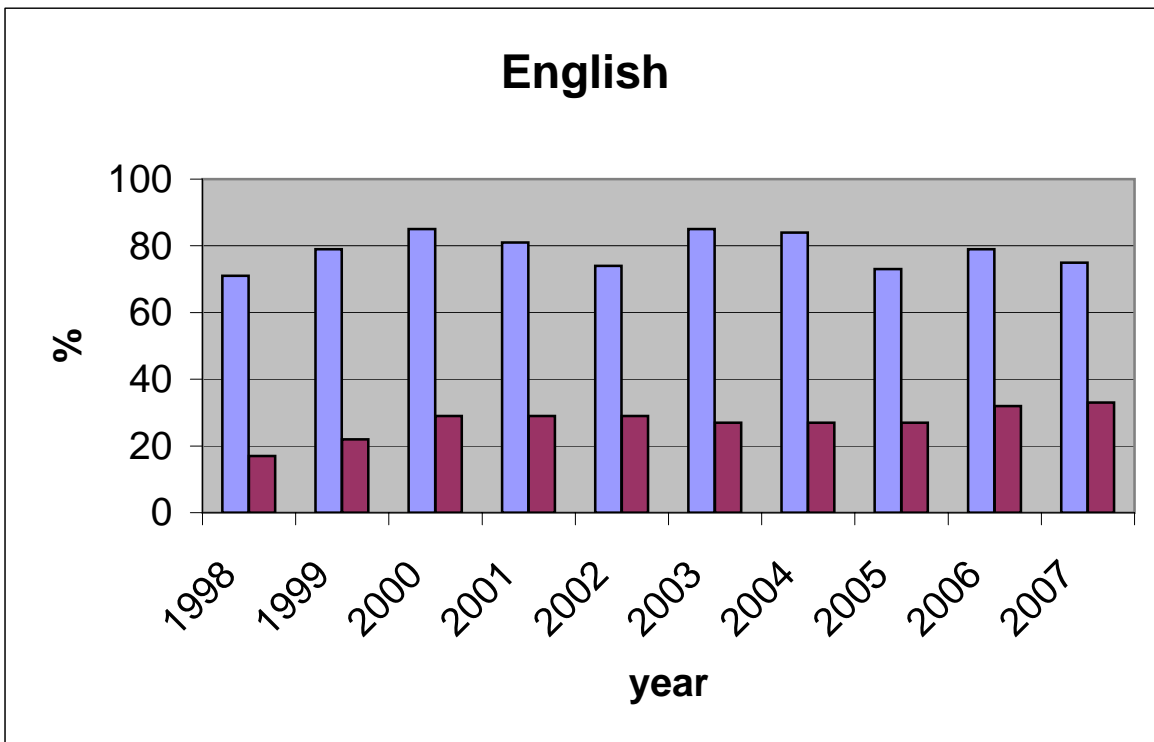

**The Abbey School
Key Stage 2 Results 2007**

KS2 % achieving Level 5

year	English		Mathematics		Science	
	school	national	school	national	school	national
1998	71	17	76	17	67	16
1999	79	22	87	24	93	27
2000	85	29	73	24	89	34
2001	81	29	55	25	72	34
2002	74	29	61	27	69	38
2003	85	27	70	29	95	41
2004	84	27	89	31	98	34
2005	73	27	70	31	88	47
2006	79	32	91	33	97	46
2007	75	33	68	33	93	46